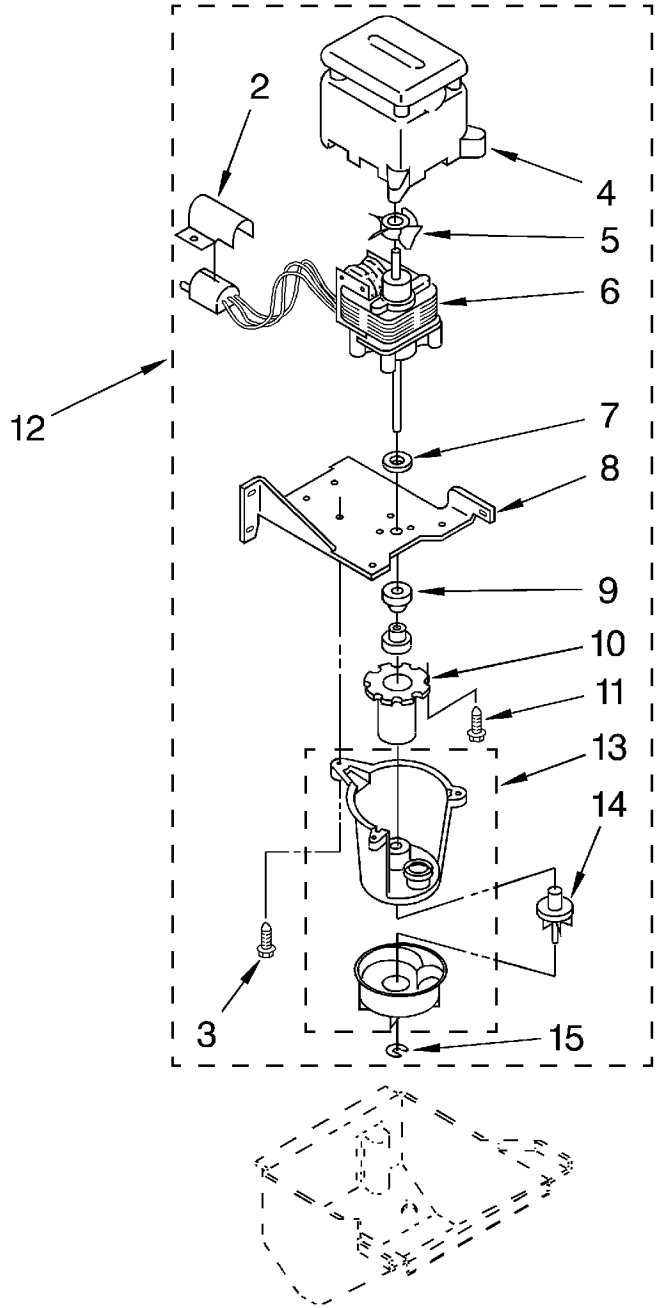

CABINET LINER AND DOOR PARTS

For Model: KUIS185EBL1

ICE CUBE
MAKER

KitchenAid®

1	2175696	Shell
2	2175619	Front, Shell
3	756330	Door, Inner Bin
4	758655	Liner, Door
5	593192	Plug, Hinge
6	593104	Strip, Tapping (2)
7	2175684	Trim, Door (2)
8	593184	Rail, R.S.
	593185	Rail, L.S.
9	681459	Screw, 8-32 x 5/8 (6)
10	758492	Washer (2)
11	759213	Tube, Water Fill
12	2180752	Liner (Includes Illus. 10, 11, 17, 19, 21, and 35)
13	2172898	Gasket, Bottom
14	596023	Clamp (2)
15	758921	Gasket
16	487909	Screw #8 x 1/2
17	596807	Grommet
18	756891	Insulation, Bottom, Foam
19	681542	Nut
21	758220	Stud (2)
22	593183	Well, Bin Thermostat
23	596812	Clip, Panel (12)
24	2175686	Pocket, Handle
25	758746	Panel, Exterior
26	758720	Panel, Outer
28	593577	Connector, Hose
29	585158	Scoop
30	680811	Screw, 10-32 x 3/8
31	2175685	Handle, Recessed
32	2174781	Harness, Cabinet
34	680930	Thumbscrew, 10-1/2
35	596715	Well Nut (3)
36	2175688	Trim, Side (2)
37	758608	Insulation, Door
38	681196	Screw
39	681419	Thumbscrew
42	681613	Washer
44	2175689	Trim, Top And Bottom
47	758769	Grill, Front
48	758770	Panel, Filler
49	758771	Panel, Inner
51	2175683	Trim, Door (Lower)
52	2175604	Support, Front
53	489482	Retainer, Wire

978030 Valve, Access (3/4")

LITERATURE PARTS

LIT2175674 Use & Care Guide
LIT2175675 Instructions, Installation
LIT2180830 Service and Wiring Sheet

EVAPORATOR, ICE CUTTER GRID AND WATER PARTS

For Model: KUIS185EBL1

PUMP PARTS
For Model: KUIS185EBL1

2	756124	Cover, Plug
3	681391	Screw, 8-18 x 3/4
4	583155	Housing, Motor
5	587096	Blade, Fan
6	1127834	Motor, Pump
7	583424	Washer
8	756122	Bracket, Pump
9	596016	Grommet (2)
10	593229	Sleeve
11	681390	Screw, 8-32 x 3/8
12	756782	Pump, Water (Complete)
13	583518	Pump
14	583426	Impeller (Includes Retaining Ring 15)
15	681301	Ring, Retainer